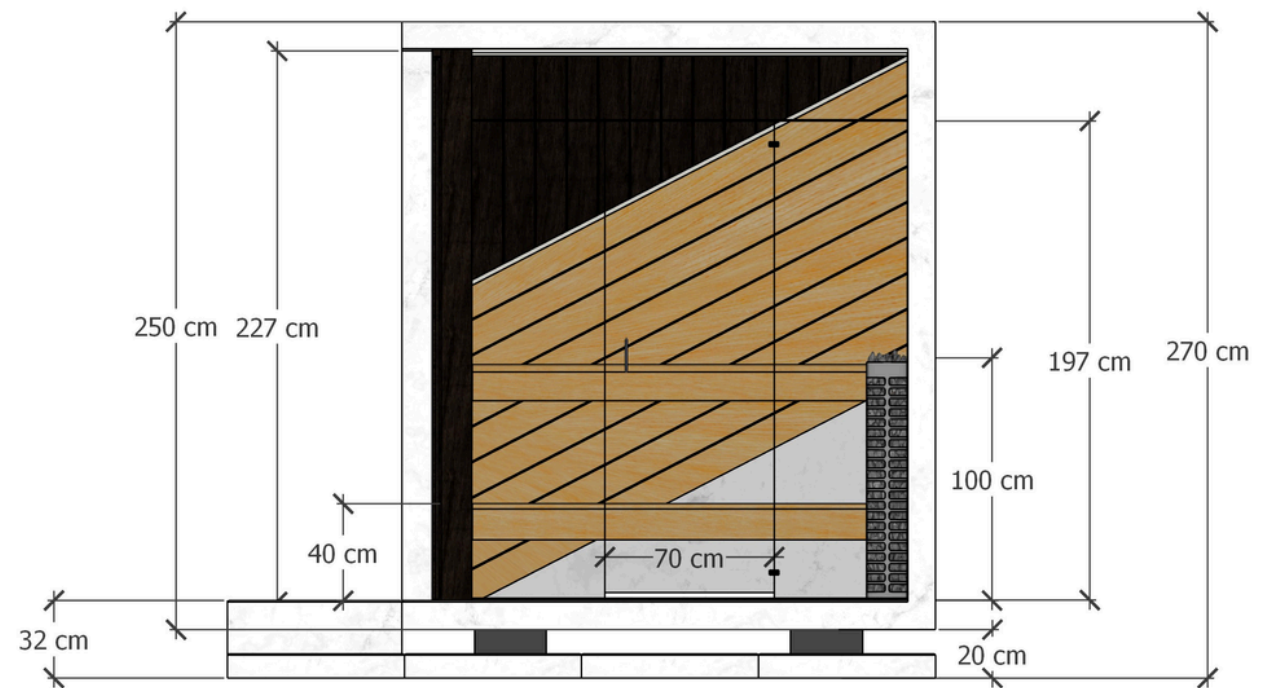

# LA AURA FLOW

DIMENSIONS (METRIC)

## Floating Sauna™

FLOOR PLAN

FRONT VIEW

Weight 5350 kg

Floating Sauna™

# LA AURA FLOW

DIMENSIONS (IMPERIAL)

## Floating Sauna™

FLOOR PLAN

FRONT VIEW

Weight 11,800 lbs

Floating Sauna™