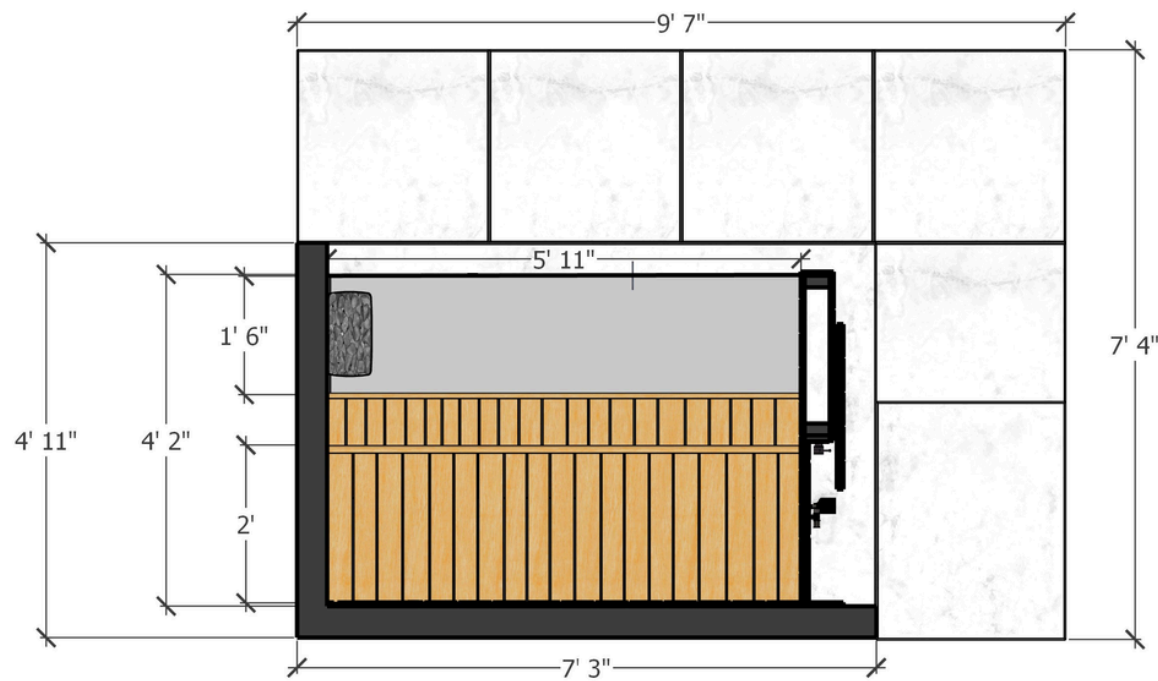

# LA AURA FLOW

DIMENSIONS (METRIC)

## Floating Sauna™

FLOOR PLAN

FRONT VIEW

Weight 5350 kg

Floating Sauna™

# LA AURA FLOW

DIMENSIONS (IMPERIAL)

## Floating Sauna™

FLOOR PLAN

FRONT VIEW

Weight 11,800 lbs

Floating Sauna™