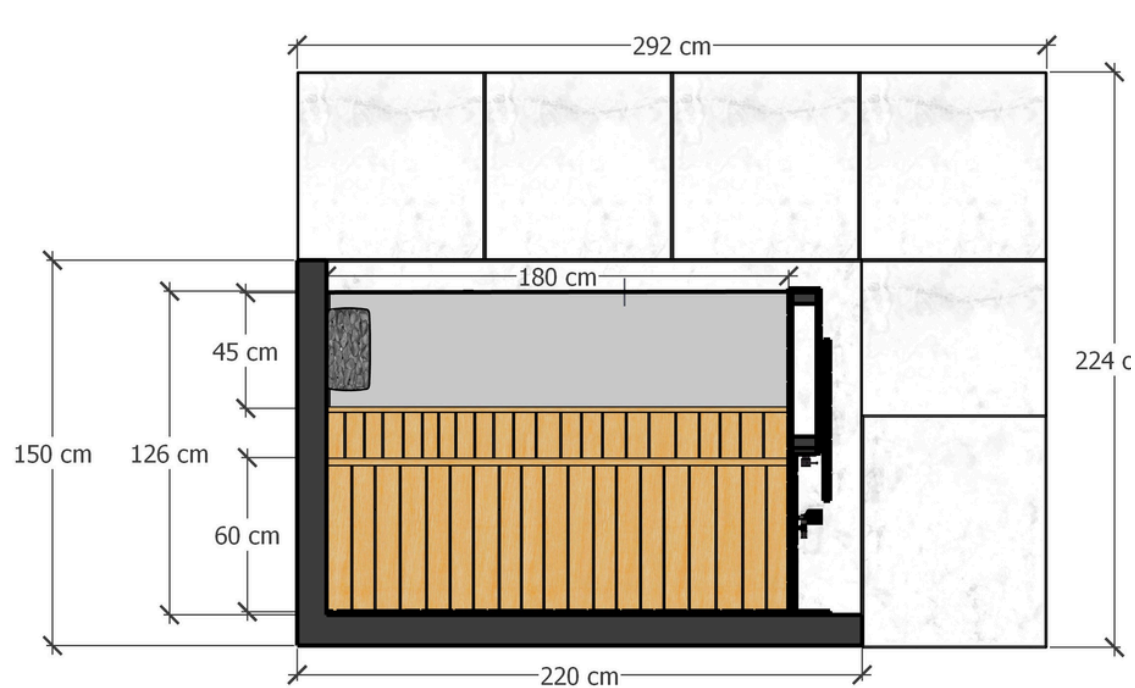

# LA AURA FLOW

DIMENSIONS (METRIC)

## Floating Sauna™

FLOOR PLAN

FRONT VIEW

Weight 5350 kg

Floating Sauna™

# LA AURA FLOW

DIMENSIONS (IMPERIAL)

## Floating Sauna™

FLOOR PLAN

FRONT VIEW

Weight 11,800 lbs

Floating Sauna™