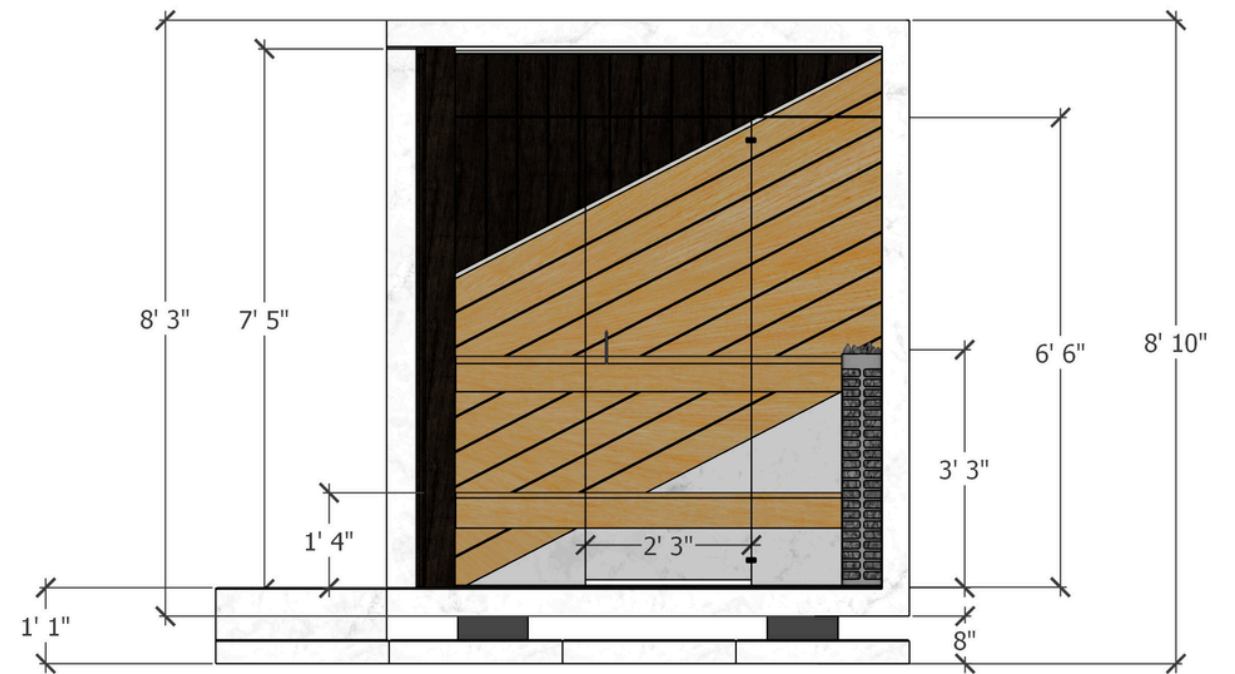

# LA AURA FLOW

DIMENSIONS (METRIC)

## Floating Sauna™

FLOOR PLAN

FRONT VIEW

Weight 5350 kg

Floating Sauna™

# LA AURA FLOW

DIMENSIONS (IMPERIAL)

## Floating Sauna™

FLOOR PLAN

FRONT VIEW

Weight 11,800 lbs

Floating Sauna™