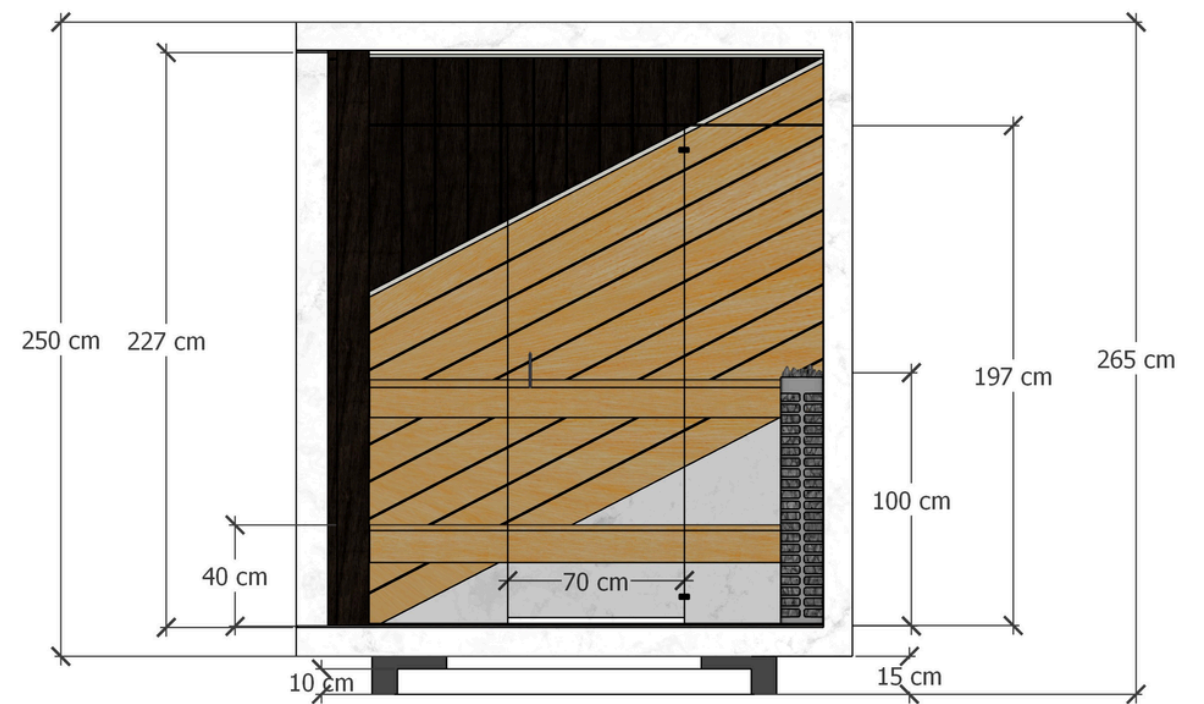

LA AURA CORE

DIMENSIONS (METRIC)

Floating Sauna™

FLOOR PLAN

FRONT VIEW

Weight 4720 kg

Floating Sauna™

LA AURA CORE

DIMENSIONS (IMPERIAL)

Floating Sauna™

FLOOR PLAN

FRONT VIEW

Weight 10,400 lbs

Floating Sauna™