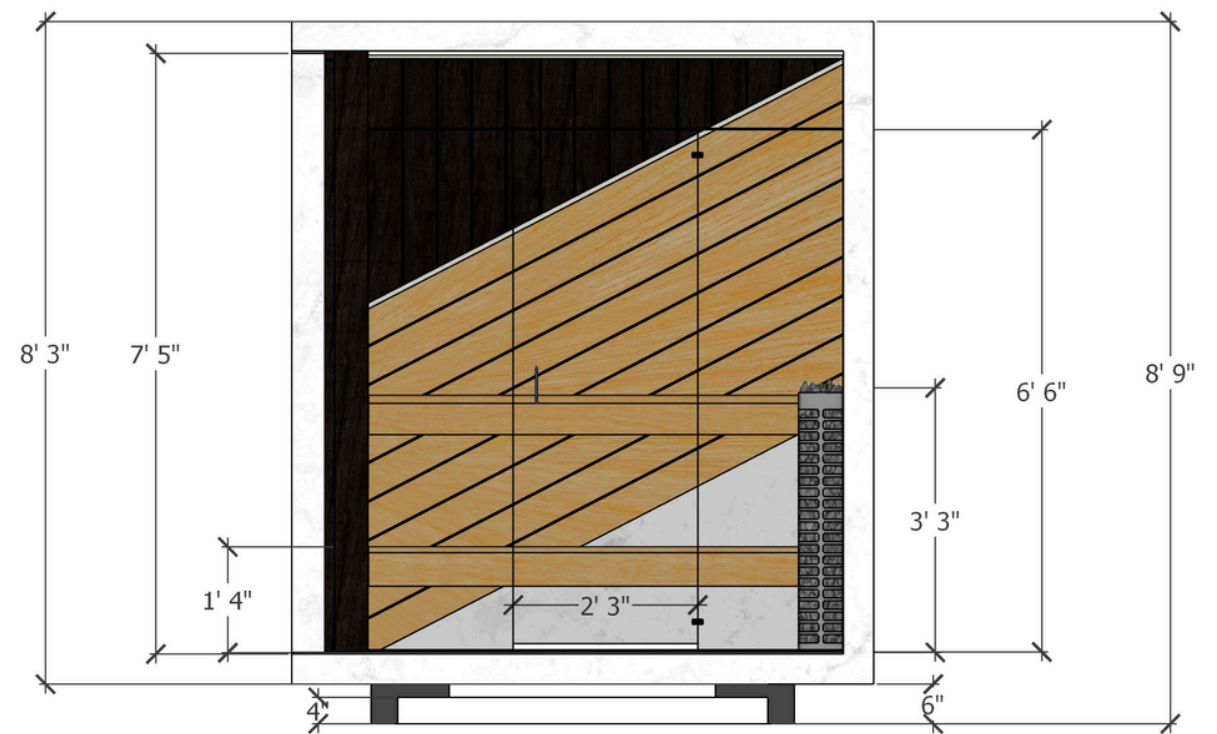

LA AURA CORE

DIMENSIONS (METRIC)

Floating Sauna™

FLOOR PLAN

FRONT VIEW

Weight 4720 kg

Floating Sauna™

LA AURA CORE

DIMENSIONS (IMPERIAL)

Floating Sauna™

FLOOR PLAN

FRONT VIEW

Weight 10,400 lbs

Floating Sauna™