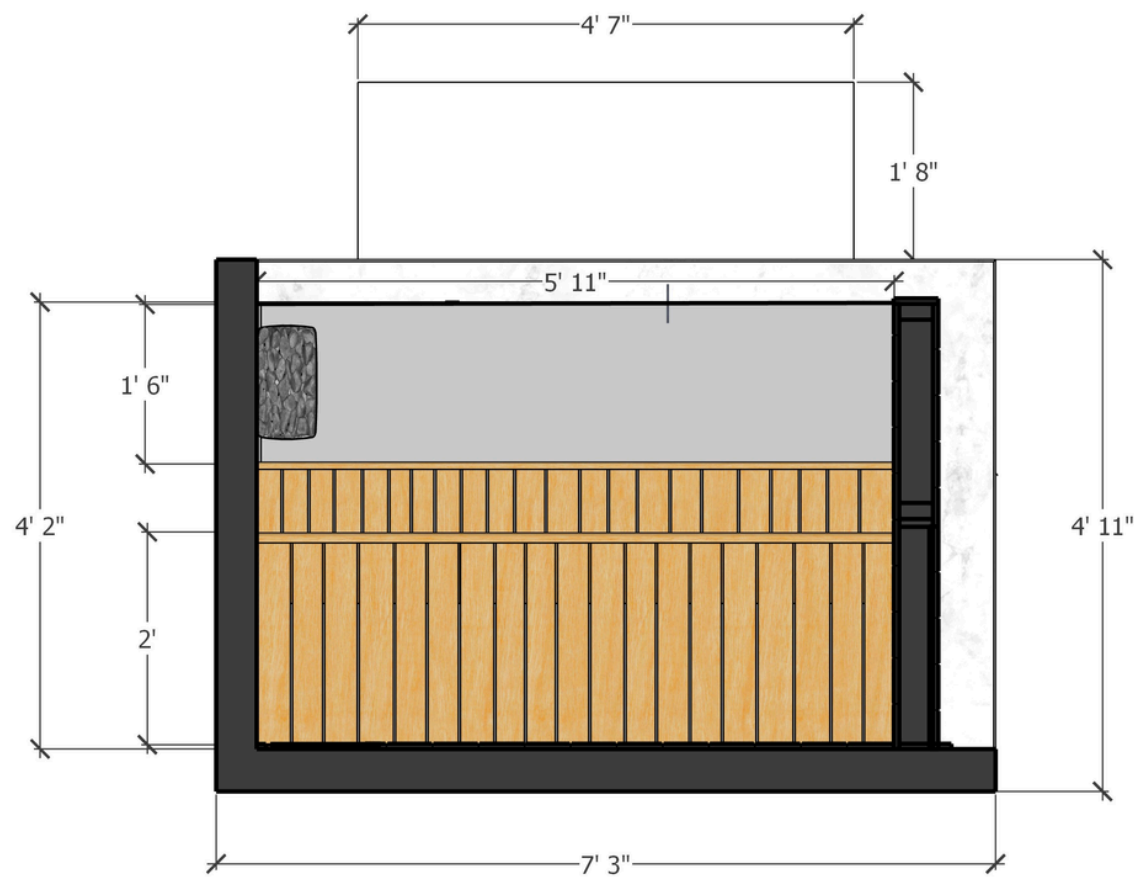

LA AURA CORE

DIMENSIONS (METRIC)

Floating Sauna™

FLOOR PLAN

FRONT VIEW

Weight 4720 kg

Floating Sauna™

LA AURA CORE

DIMENSIONS (IMPERIAL)

Floating Sauna™

FLOOR PLAN

FRONT VIEW

Weight 10,400 lbs

Floating Sauna™