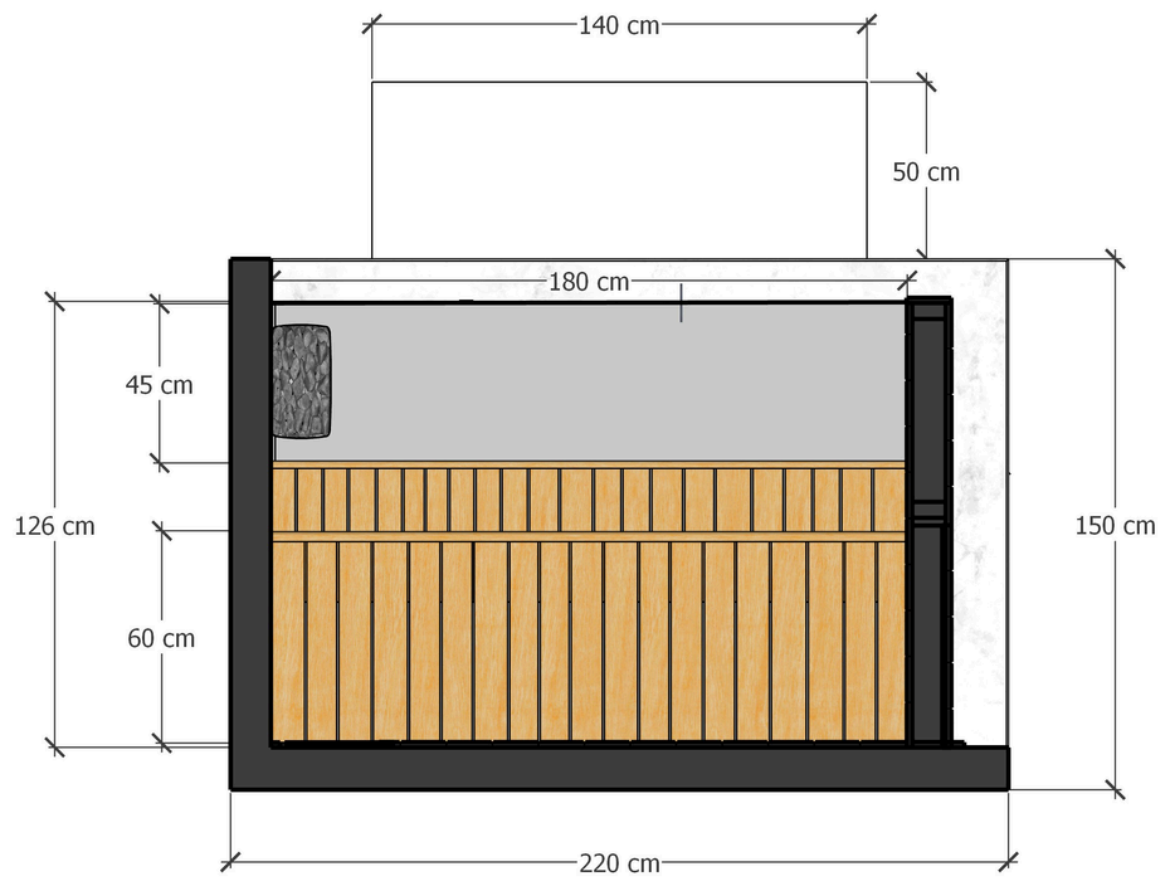

LA AURA CORE

DIMENSIONS (METRIC)

Floating Sauna™

FLOOR PLAN

FRONT VIEW

Weight 4720 kg

Floating Sauna™

LA AURA CORE

DIMENSIONS (IMPERIAL)

Floating Sauna™

FLOOR PLAN

FRONT VIEW

Weight 10,400 lbs

Floating Sauna™