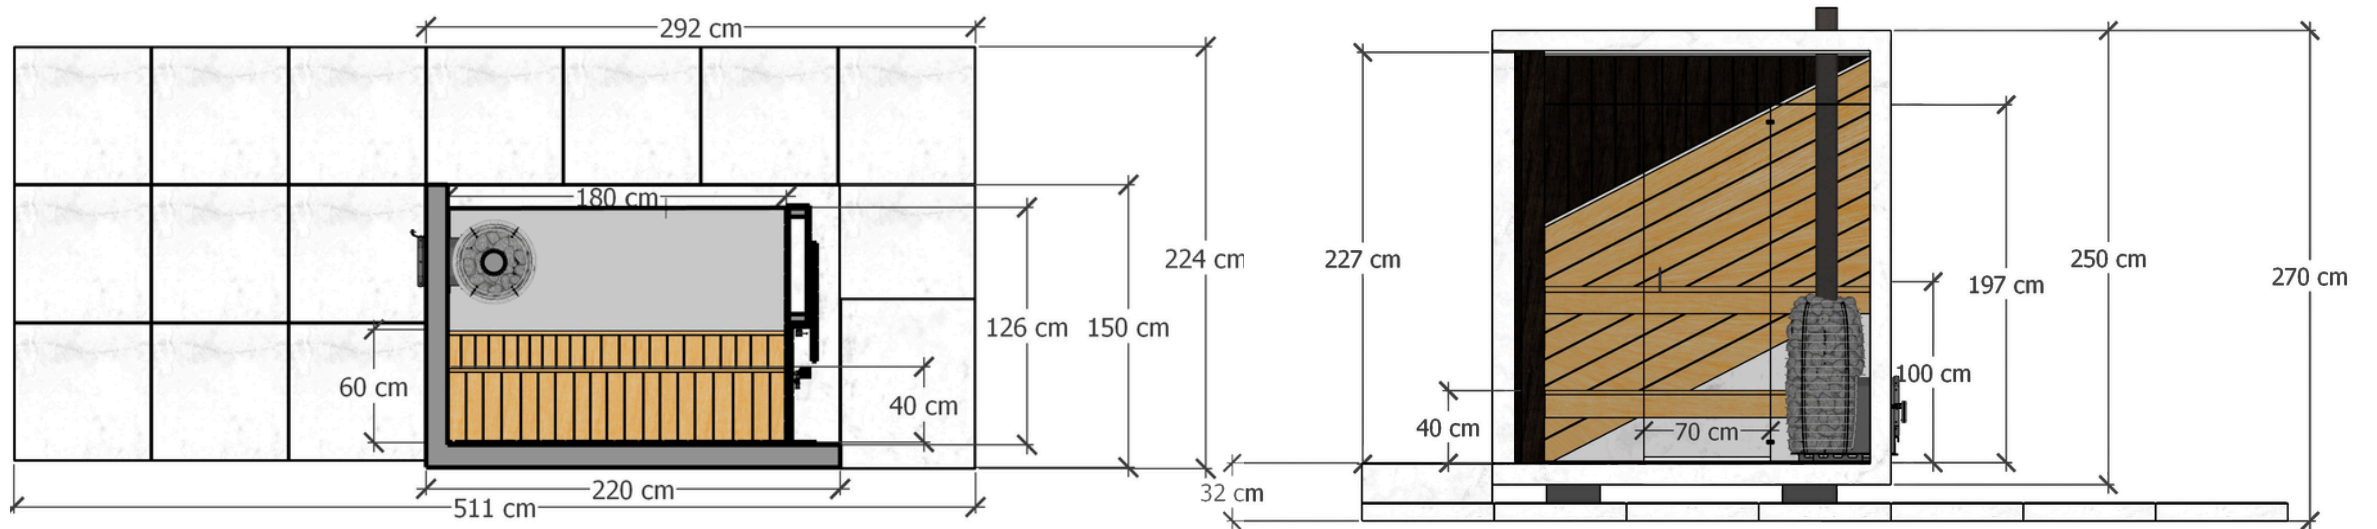

# LA AURA FIRE

DIMENSIONS (METRIC)

## Floating Sauna™

FLOOR PLAN

FRONT VIEW

Weight 6620 kg

Floating Sauna™

# LA AURA FIRE

DIMENSIONS (IMPERIAL)

## Floating Sauna™

FLOOR PLAN

FRONT VIEW

Weight 14,600 lbs

Floating Sauna™