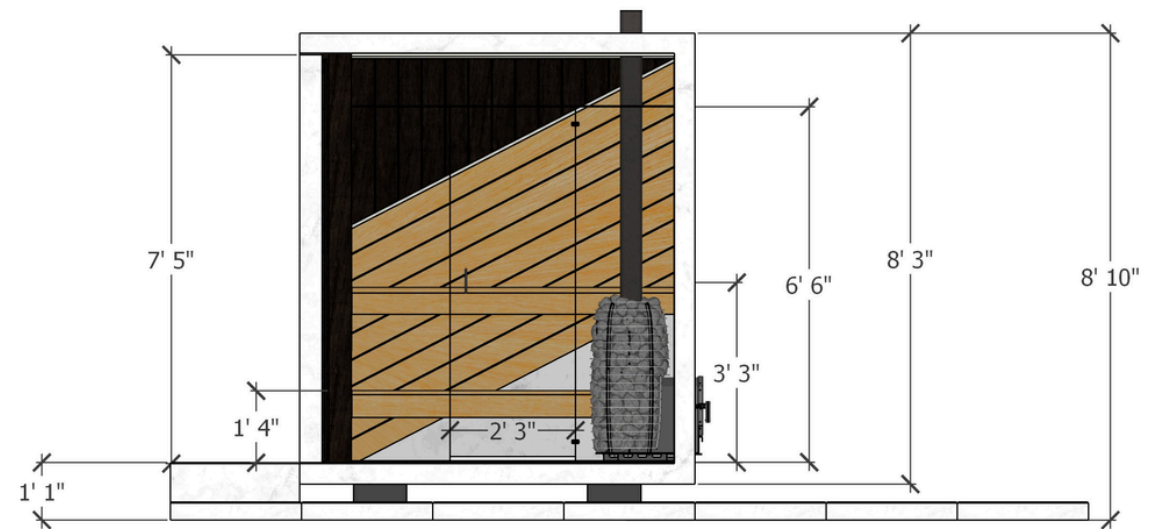

## Floating Sauna™

FLOOR PLAN

FRONT VIEW

Weight 6620 kg

Floating Sauna™

# LA AURA FIRE

DIMENSIONS (IMPERIAL)

## Floating Sauna™

FLOOR PLAN

FRONT VIEW

Weight 14,600 lbs

Floating Sauna™