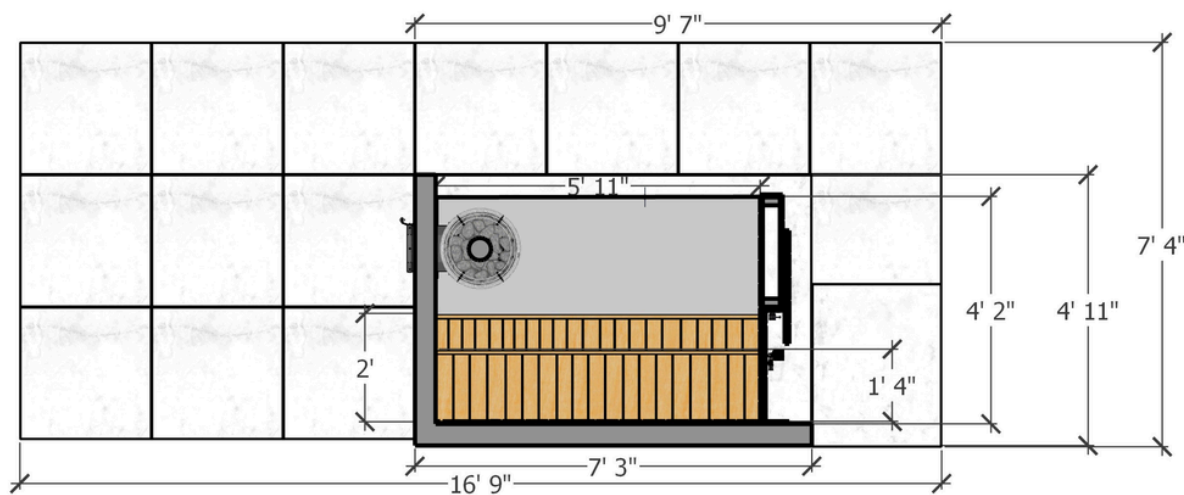

## Floating Sauna™

FLOOR PLAN

FRONT VIEW

Weight 6620 kg

Floating Sauna™

# LA AURA FIRE

DIMENSIONS (IMPERIAL)

## Floating Sauna™

FLOOR PLAN

FRONT VIEW

Weight 14,600 lbs

Floating Sauna™